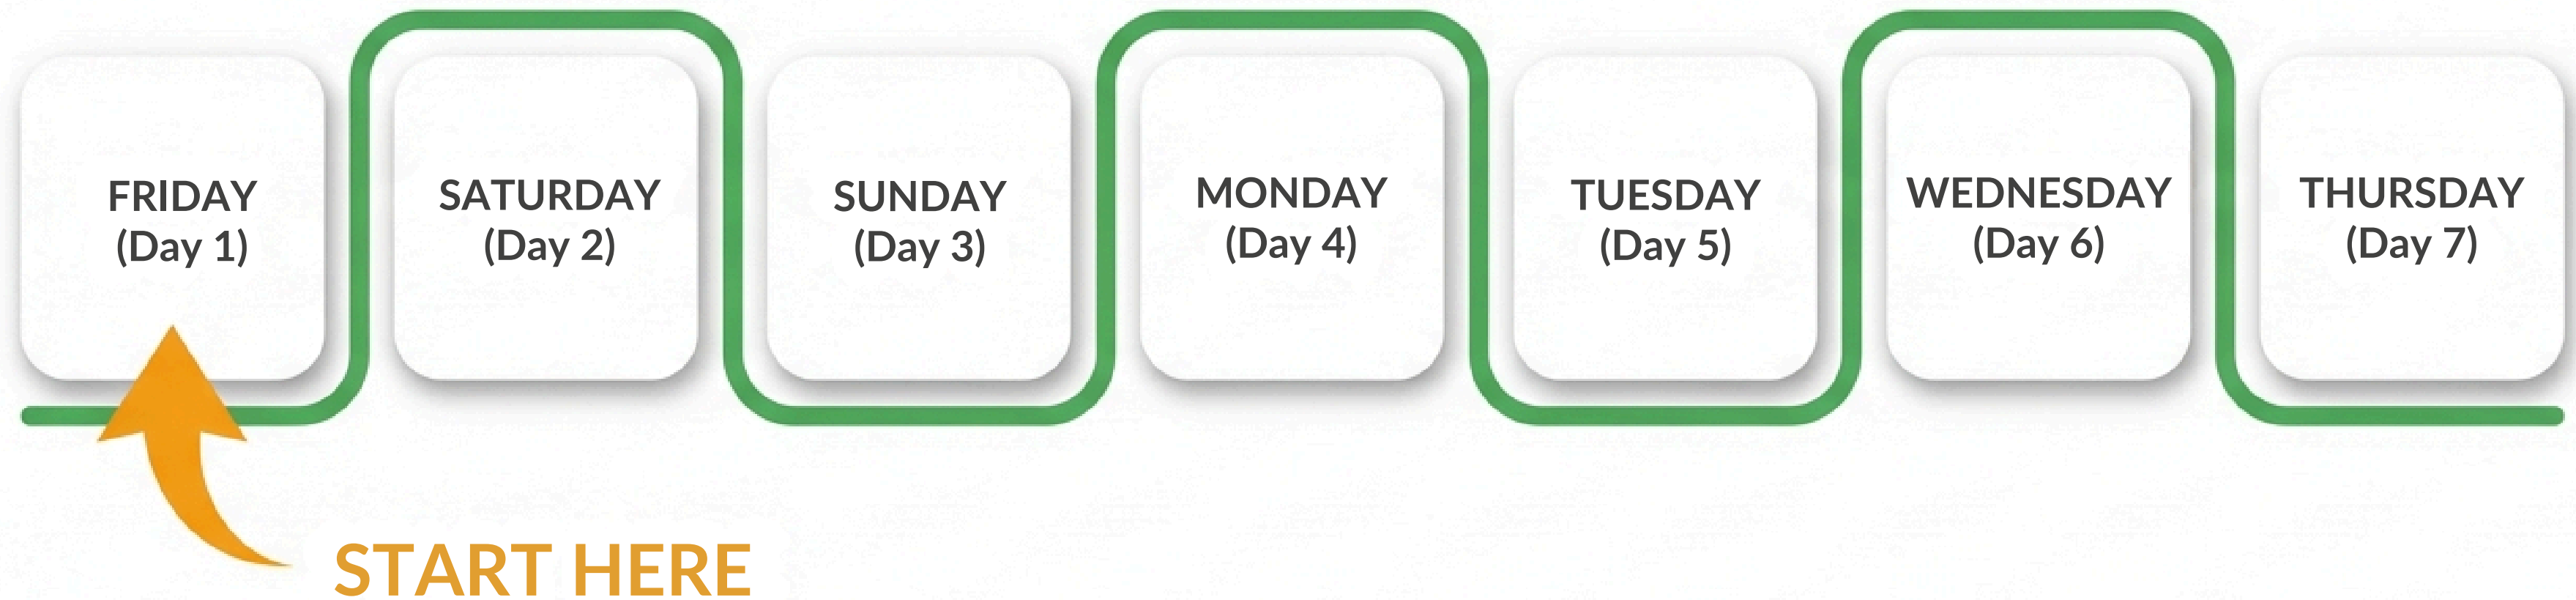

Detox Support

Weekend Reset. Assists
natural elimination and
detoxification pathways.

Rapid Fatburner

Core Function: Fat burn & appetite support.
Protocol: 1 Capsule in the Morning.

Active Ingredients:

- **Garcinia Cambogia:** Reduces appetite.
- **Momordica Extract:** Boosts metabolism.
- **Fenugreek Extract:** Improves digestion.
- **Piper Nigrum (Black Pepper):** Enhances nutrient absorption.

Dietary Supplement. Consult healthcare professional before use.

Detox Support

Core Function: Gentle daily detox for digestive balance.

Protocol: 1 Capsule Friday & Saturday Night.

Active Ingredients:

- Azadirachta indica: Supports natural detoxification and internal balance.
- Curcuma longa: Provides antioxidant support and assists liver and inflammatory balance.

Dietary Supplement. Consult healthcare professional before use.

How the 7-Day Cycle Works

The Cycle always begins on a Friday. The pattern repeats weekly.

The Standard Protocol

Designed for a gradual, paced metabolic rhythm.