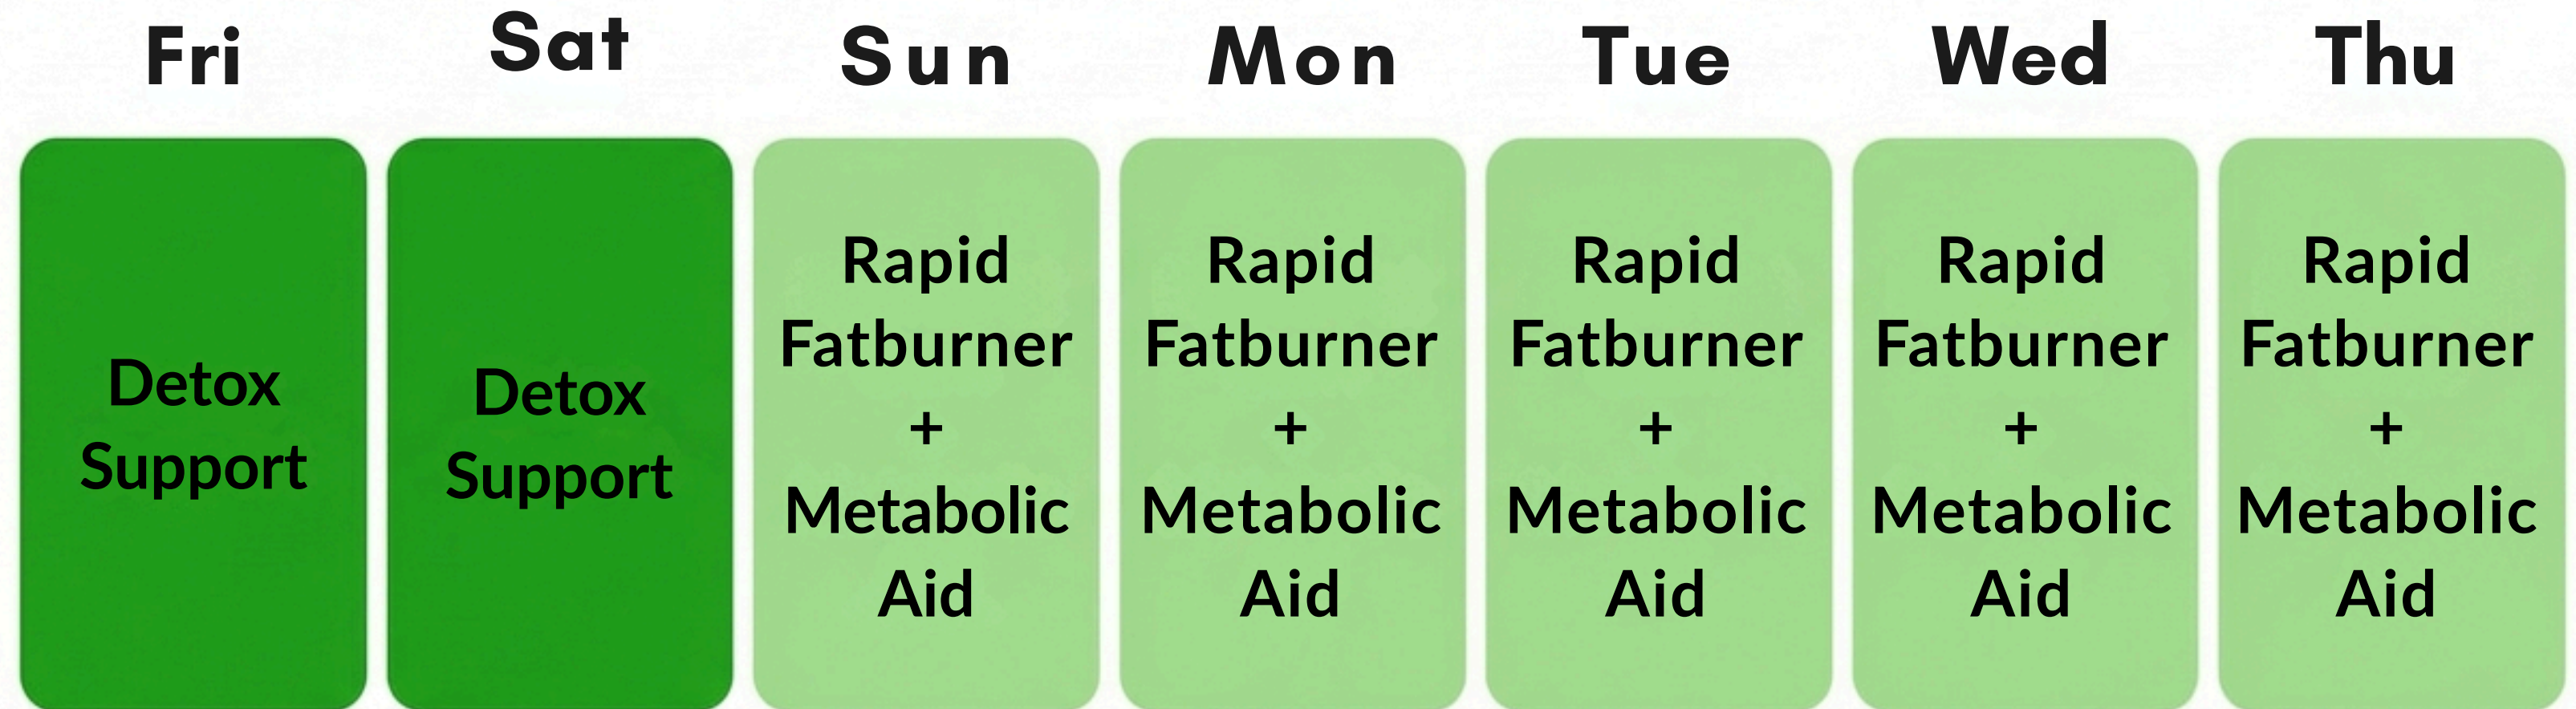

Detox Support

Weekend Reset. Assists
natural elimination and
detoxification pathways.

Rapid Fatburner

Core Function: Fat burn & appetite support.
Protocol: 1 Capsule in the Morning.

Active Ingredients:

- **Garcinia Cambogia:** Reduces appetite.
- **Momordica Extract:** Boosts metabolism.
- **Fenugreek Extract:** Improves digestion.
- **Piper Nigrum (Black Pepper):** Enhances nutrient absorption.

Dietary Supplement. Consult healthcare professional before use.

Detox Support

Core Function: Gentle daily detox for digestive balance.

Protocol: 1 Capsule Friday & Saturday Night.

Active Ingredients:

- Azadirachta indica: Supports natural detoxification and internal balance.
- Curcuma longa: Provides antioxidant support and assists liver and inflammatory balance.

Dietary Supplement. Consult healthcare professional before use.

How the 7-Day Cycle Works

The Cycle always begins on a Friday. The pattern repeats weekly.

The Standard Protocol

Designed for a gradual, paced metabolic rhythm.

Agent Note

This format spaces out the metabolic aids to allow the body to adjust gently.

The Concentrated Protocol

Provides increased metabolic frequency while maintaining structured detox support.

Metabolic Balance Meets Mental Clarity