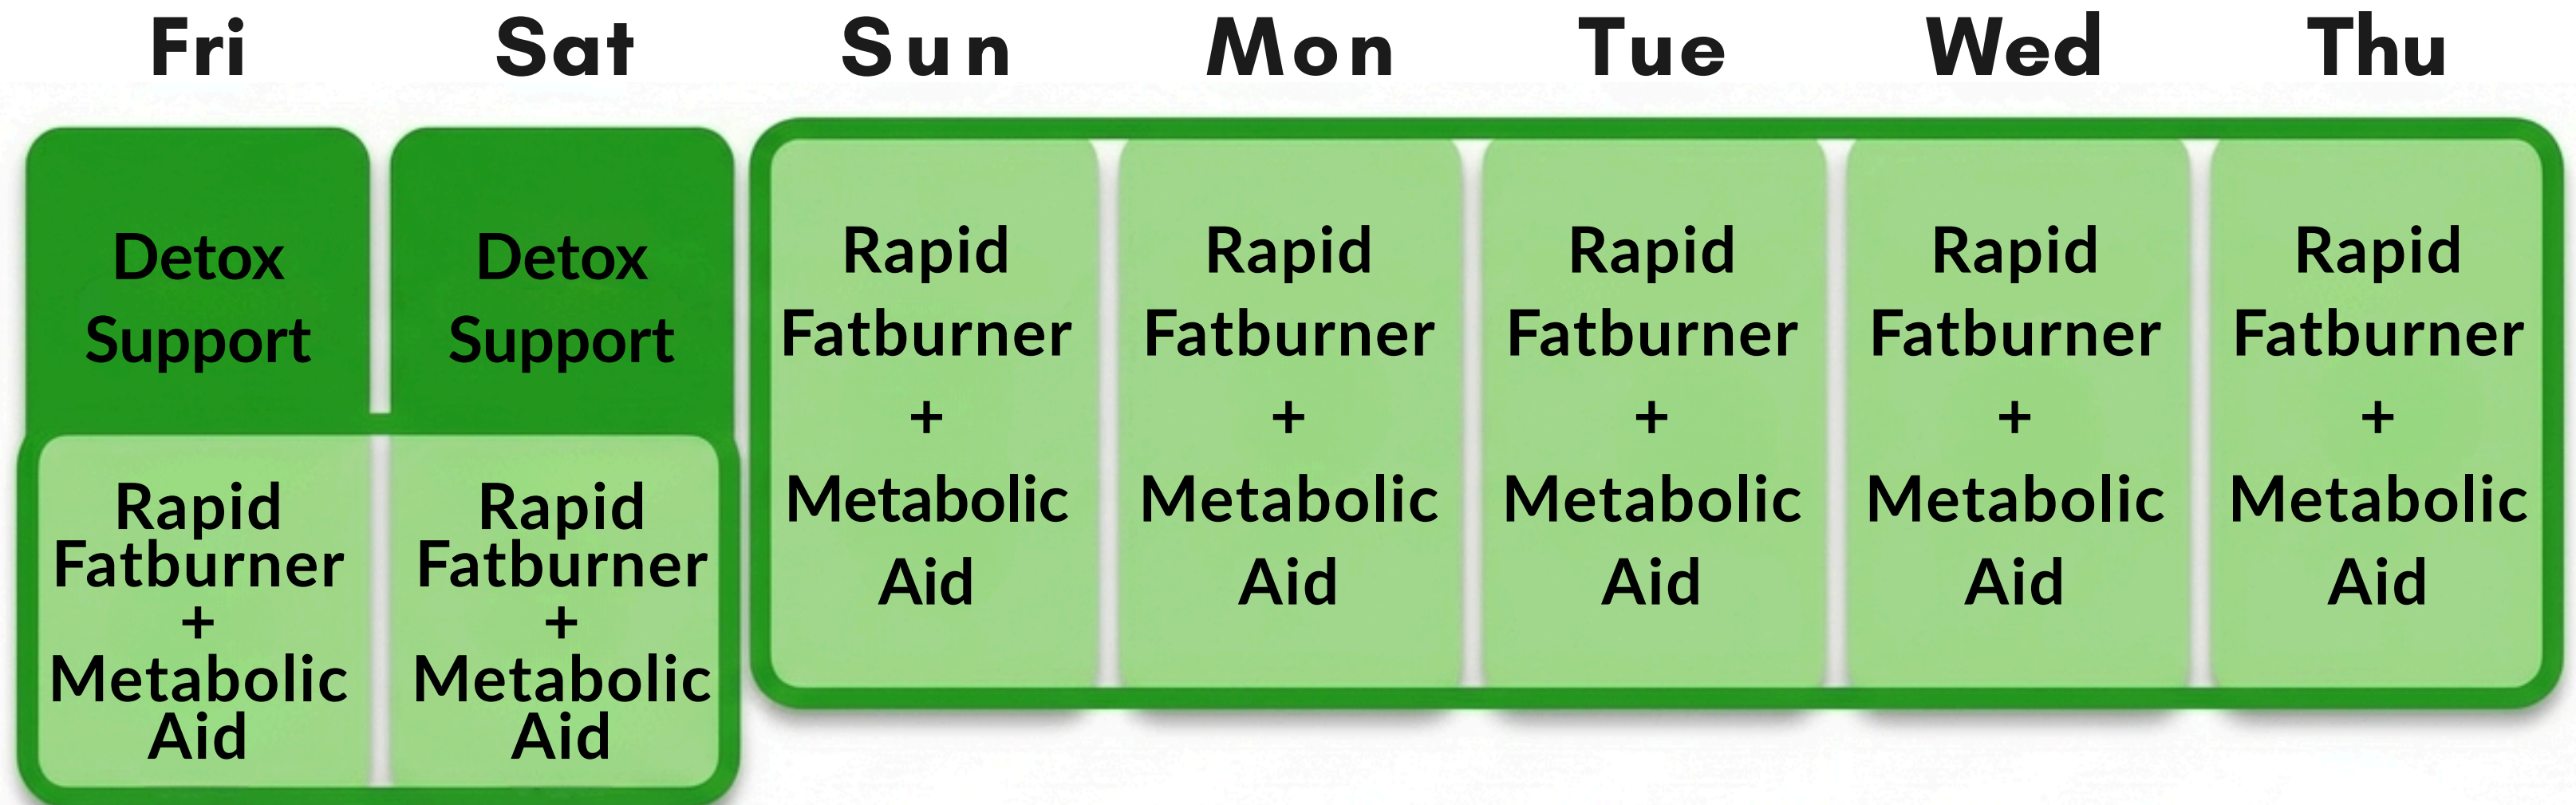

Detox Support

Weekend Reset. Assists
natural elimination and
detoxification pathways.

Rapid Fatburner

Core Function: Fat burn & appetite support.
Protocol: 1 Capsule in the Morning.

Active Ingredients:

- **Garcinia Cambogia:** Reduces appetite.
- **Momordica Extract:** Boosts metabolism.
- **Fenugreek Extract:** Improves digestion.
- **Piper Nigrum (Black Pepper):** Enhances nutrient absorption.

Dietary Supplement. Consult healthcare professional before use.

Detox Support

Core Function: Gentle daily detox for digestive balance.

Protocol: 1 Capsule Friday & Saturday Night.

Active Ingredients:

- Azadirachta indica: Supports natural detoxification and internal balance.
- Curcuma longa: Provides antioxidant support and assists liver and inflammatory balance.

Dietary Supplement. Consult healthcare professional before use.

How the 7-Day Cycle Works

The Cycle always begins on a Friday. The pattern repeats weekly.

The Standard Protocol

Designed for a gradual, paced metabolic rhythm.

Agent Note

This format spaces out the metabolic aids to allow the body to adjust gently.

The Concentrated Protocol

Provides increased metabolic frequency while maintaining structured detox support.

Metabolic Balance Meets Mental Clarity